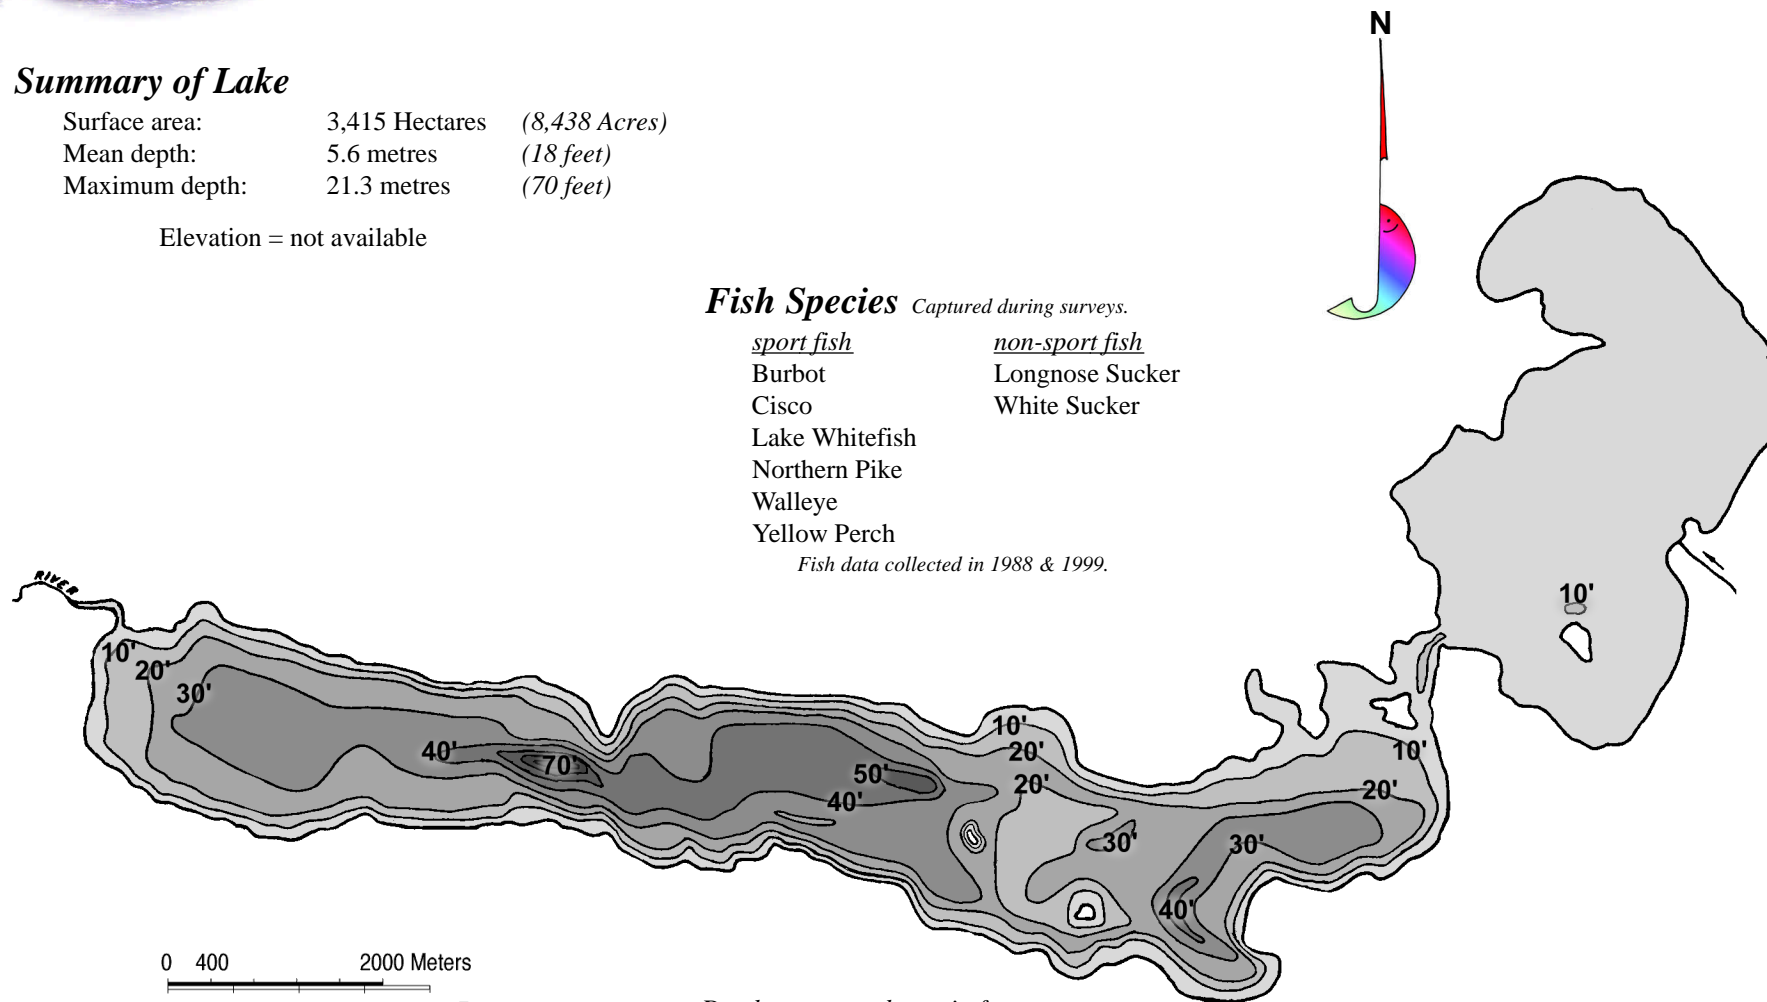

Summary of Lake

Surface area: 3,415 Hectares (8,438 Acres)
 Mean depth: 5.6 metres (18 feet)
 Maximum depth: 21.3 metres (70 feet)

Elevation = not available

Fish Species Captured during surveys.

sport fish

Burbot
 Cisco
 Lake Whitefish
 Northern Pike
 Walleye
 Yellow Perch

non-sport fish

Longnose Sucker
 White Sucker

Fish data collected in 1988 & 1999.

0 400 2000 Meters
 0 4000 8000 Feet

Depth contours shown in feet

**Map survey conducted
 April, 1976.**

Caution: Do not use this map for navigational purposes. This map may not reflect current conditions. Uncharted hazards may exist. This map has not been verified and we make no claims as to the accuracy of this data. Source data provided by the Province of Alberta.